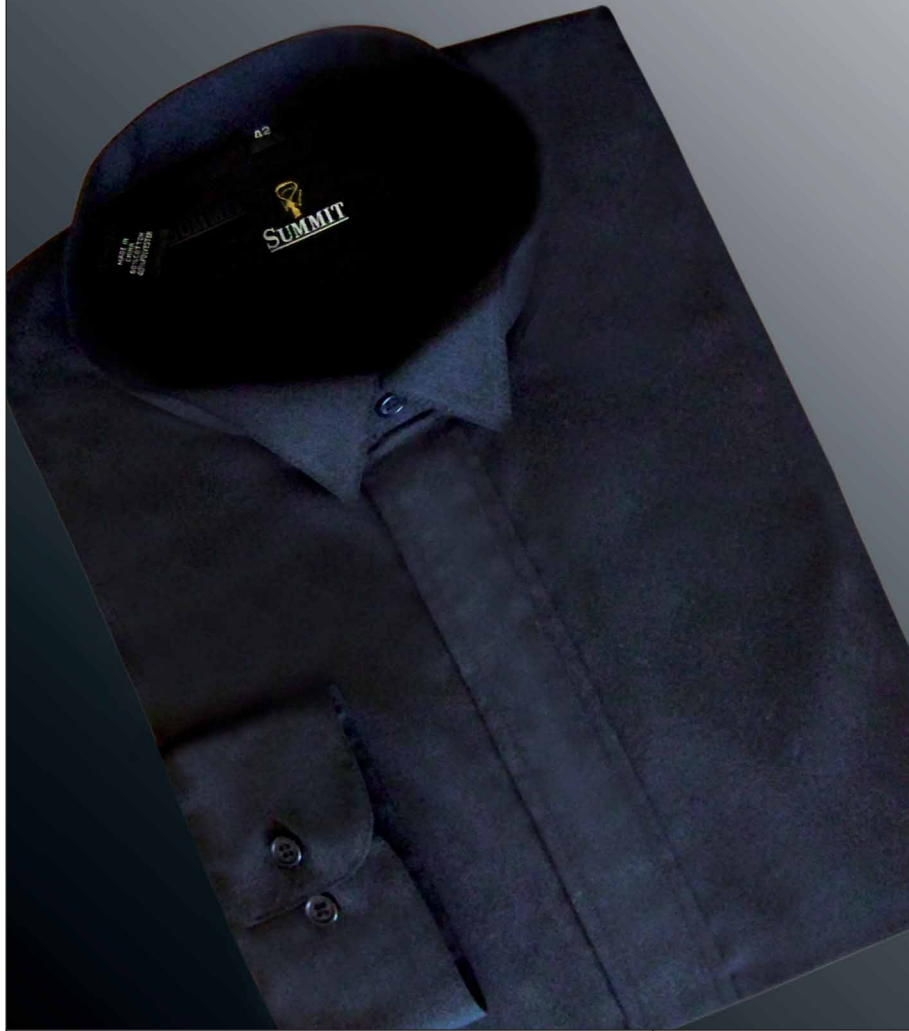

## FORMAL

09 Black

### Range 23909

Style No: 23909  
Collar: Wing  
Fit: Regular  
Fabric: 60% Cotton, 40% Polyester  
Poplin  
Sizes: 37 - 44 cm

Style No: 23909L  
Details: As Above  
Large Sizes: 45 - 51 cm

### Features

Wing Collar  
Fly Front  
Back Pleat  
Single Needle Sleeve Setting  
Twin Needle Seaming  
Adjustable Cuff and Sleeve Plaquet