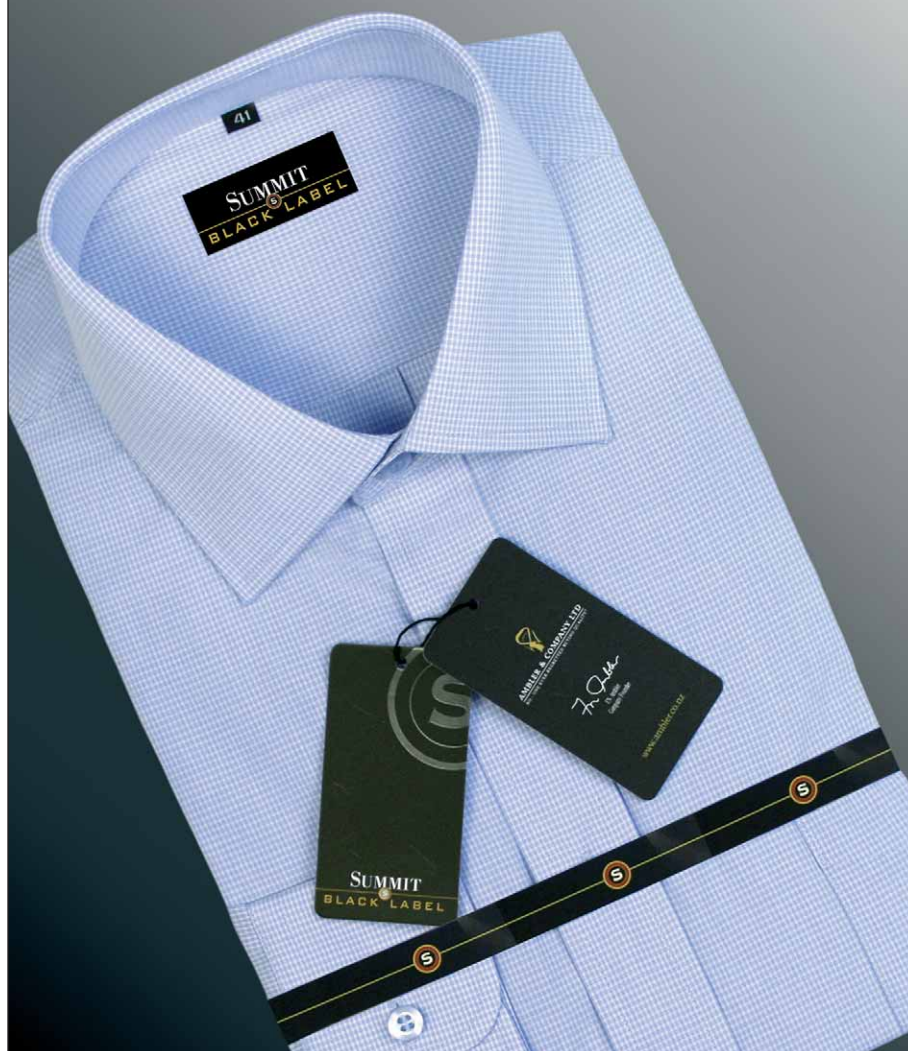

## BLACK LABEL

81 Blue

### Range 22153

Style No: 22153  
 Collar: Spread  
 Fit: Fashion  
 Fabric: 60% Cotton  
 40% Polyester  
 Fine Check

Sizes: 38 - 44 & 46 cm

Style No: 22153L  
 Large Sizes: 47 - 50, 52 & 54 cm

### Features

Two-Piece Hand-turned Collar & Cuffs  
 Back Pleats  
 Single Needle Sleeve Setting  
 Twin Needle Side Seams  
 Double Pleated Sleeves  
 Adjustable Cuff with Cufflink facility  
 Adjustable Sleeve Plaquet