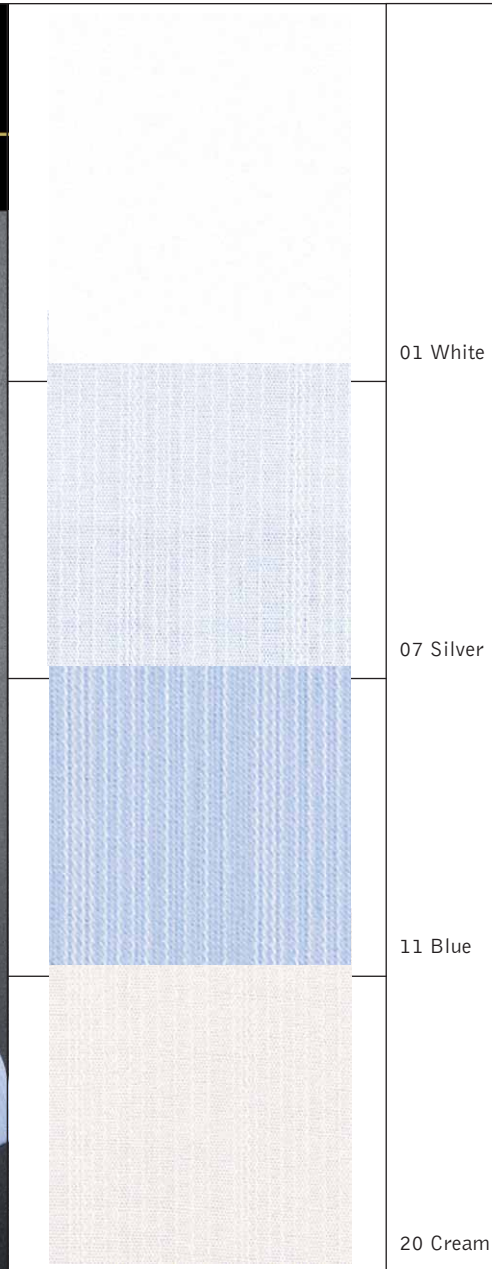

# SUMMIT

BLACK LABEL

01 White

07 Silver

11 Blue

20 Cream

## Features

Style No: 20143  
 Collar: Spread  
 Fit: Fashion  
 Fabric: 60% Cotton  
 40% Polyester  
 Tonal Dobby Stripe

Sizes: 38 - 44 & 46 cm

Style No: 20143L  
 Large Size: 48, 50 & 52 cm

Two-Piece Collar  
 Back Pleat  
 Single Needle Sleeve Setting  
 Twin Needle Side Seams  
 Double Pleated Sleeves  
 Adjustable Cuff with Cufflink facility  
 Adjustable Sleeve Plaquet